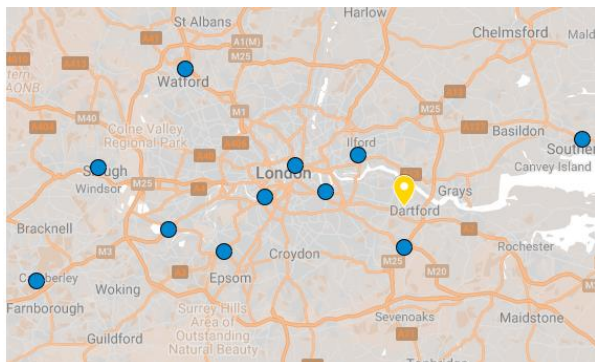

Our Laboratory

Latis Scientific's main laboratory is situated in Crayford, Greater London:

**Unit C1,
Acorn Industrial Estate,
Crayford,
DA1 4AL**

Monday: 09:00 - 18:30

Tuesday - Friday: 08:00 - 18:30

Saturday: 09:00 - 17:00

Closed on Sundays.

Samples dropped in late on the weekend may be processed the following working day.

From 6th December 2021

**Samples dropped off after working hours
please leave in provided locked container**

Padlock code: 3900

COVID-19 UPDATE

During these exceptional times our first priority is that of the safety of our staff and our customers.

We have therefore decided to close a number of our drop off locations in the UK to help minimise journeys in accordance with the UK Governments advice

We would also respectfully request that ad-hoc collections are kept to an absolute minimum and that samples should be taken to the remaining drop-off locations

External Laboratory

We have a partnership with our approved subcontracting laboratory in Somerset, allowing you to drop off samples to their site directly. Please contact us to discuss your requirements before submitting samples at this site.

Taunton, Somerset

Southern Micro Services, Unit 3 Georges Farm,
West Buckland, TA21 9LE

Monday – Friday: 08:00 – 17:00

Saturday: 09:00 – 17:00

Samples dropped in late on the weekend may be processed the following day.