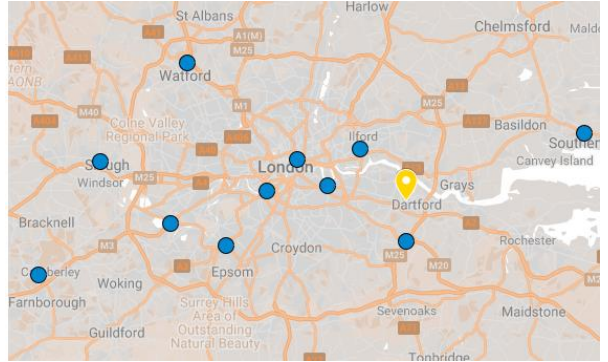

Our Laboratory

Latis Scientific's main laboratory is situated in Crayford, Greater London:

**Unit C1,
Acorn Industrial Estate,
Crayford,
DA1 4AL**

Monday: 09:00 - 18:30

Tuesday - Friday: 08:00 - 18:30

Saturday: 09:00 - 17:00

Closed on Sundays.

Samples dropped in late on the weekend may be processed the following working day.

COVID-19 UPDATE

During these exceptional times our first priority is that of the safety of our staff and our customers.

We have therefore decided to close a number of our drop off locations in the UK to help minimise journeys in accordance with the UK Governments advice

The last drop off and collection from Kings Cross Safe Store, London, N1 9LG will be Friday 26th February. The nearest drop off point to this will be , the drop off point in Moorfields, Moorgate.

We would also respectfully request that ad-hoc collections are kept to an absolute minimum and that samples should be taken to the remaining drop-off locations

External Laboratory

We have a partnership with our approved subcontracting laboratory in Somerset, allowing you to drop off samples to their site directly. Please contact us to discuss your requirements before submitting samples at this site.

Taunton, Somerset

Southern Micro Services, Unit 3 Georges Farm,
West Buckland, TA21 9LE

Monday – Friday: 08:00 – 17:00

Saturday: 09:00 – 17:00

Samples dropped in late on the weekend may be processed the following day.